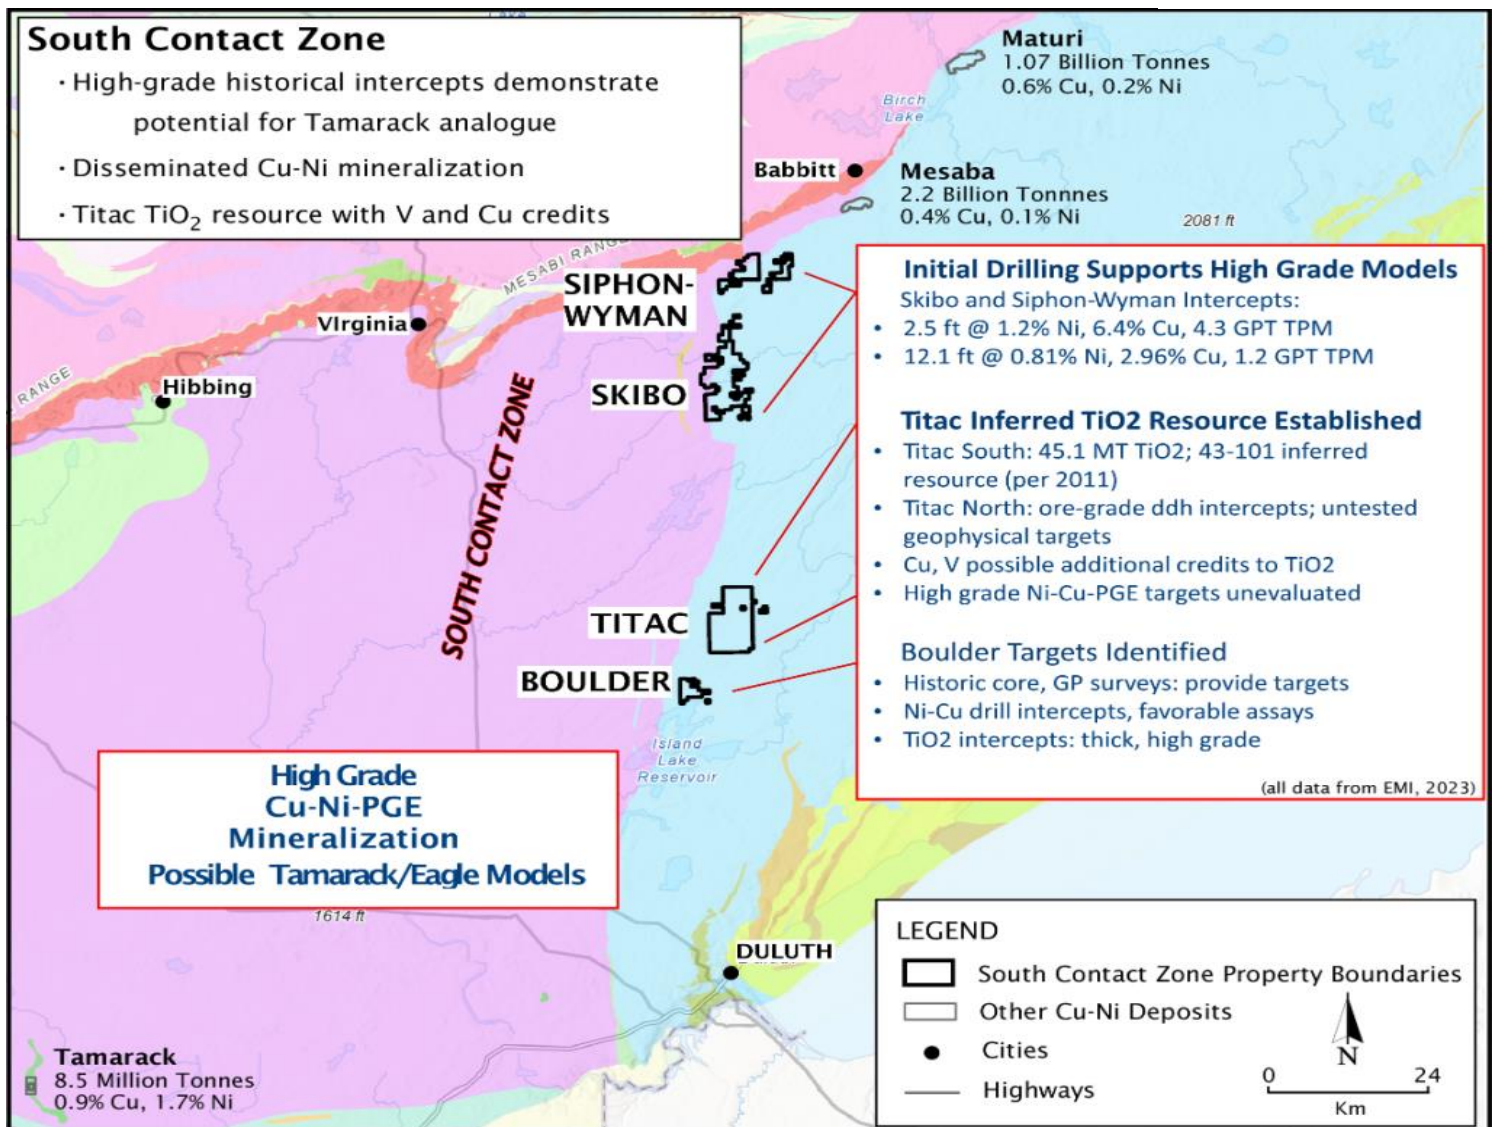

Green Bridge Metals High Sulfide Mine Near Duluth

On February 6, 2024 – Green Bridge Metals Corporation, a Canadian Company (CNSX: GRBM) announced plans to pursue sulfide mining operations in the Duluth Complex just 15 miles north of Duluth (<https://greenbridgemetals.com/>)

Sulfide Mining has a long history of causing significant environmental damage

Learn more at www.tamarackwateralliance.org

www.tamarackwateralliance.org
waters@tamarackwateralliance.org

TAMARACK
WATER ALLIANCE